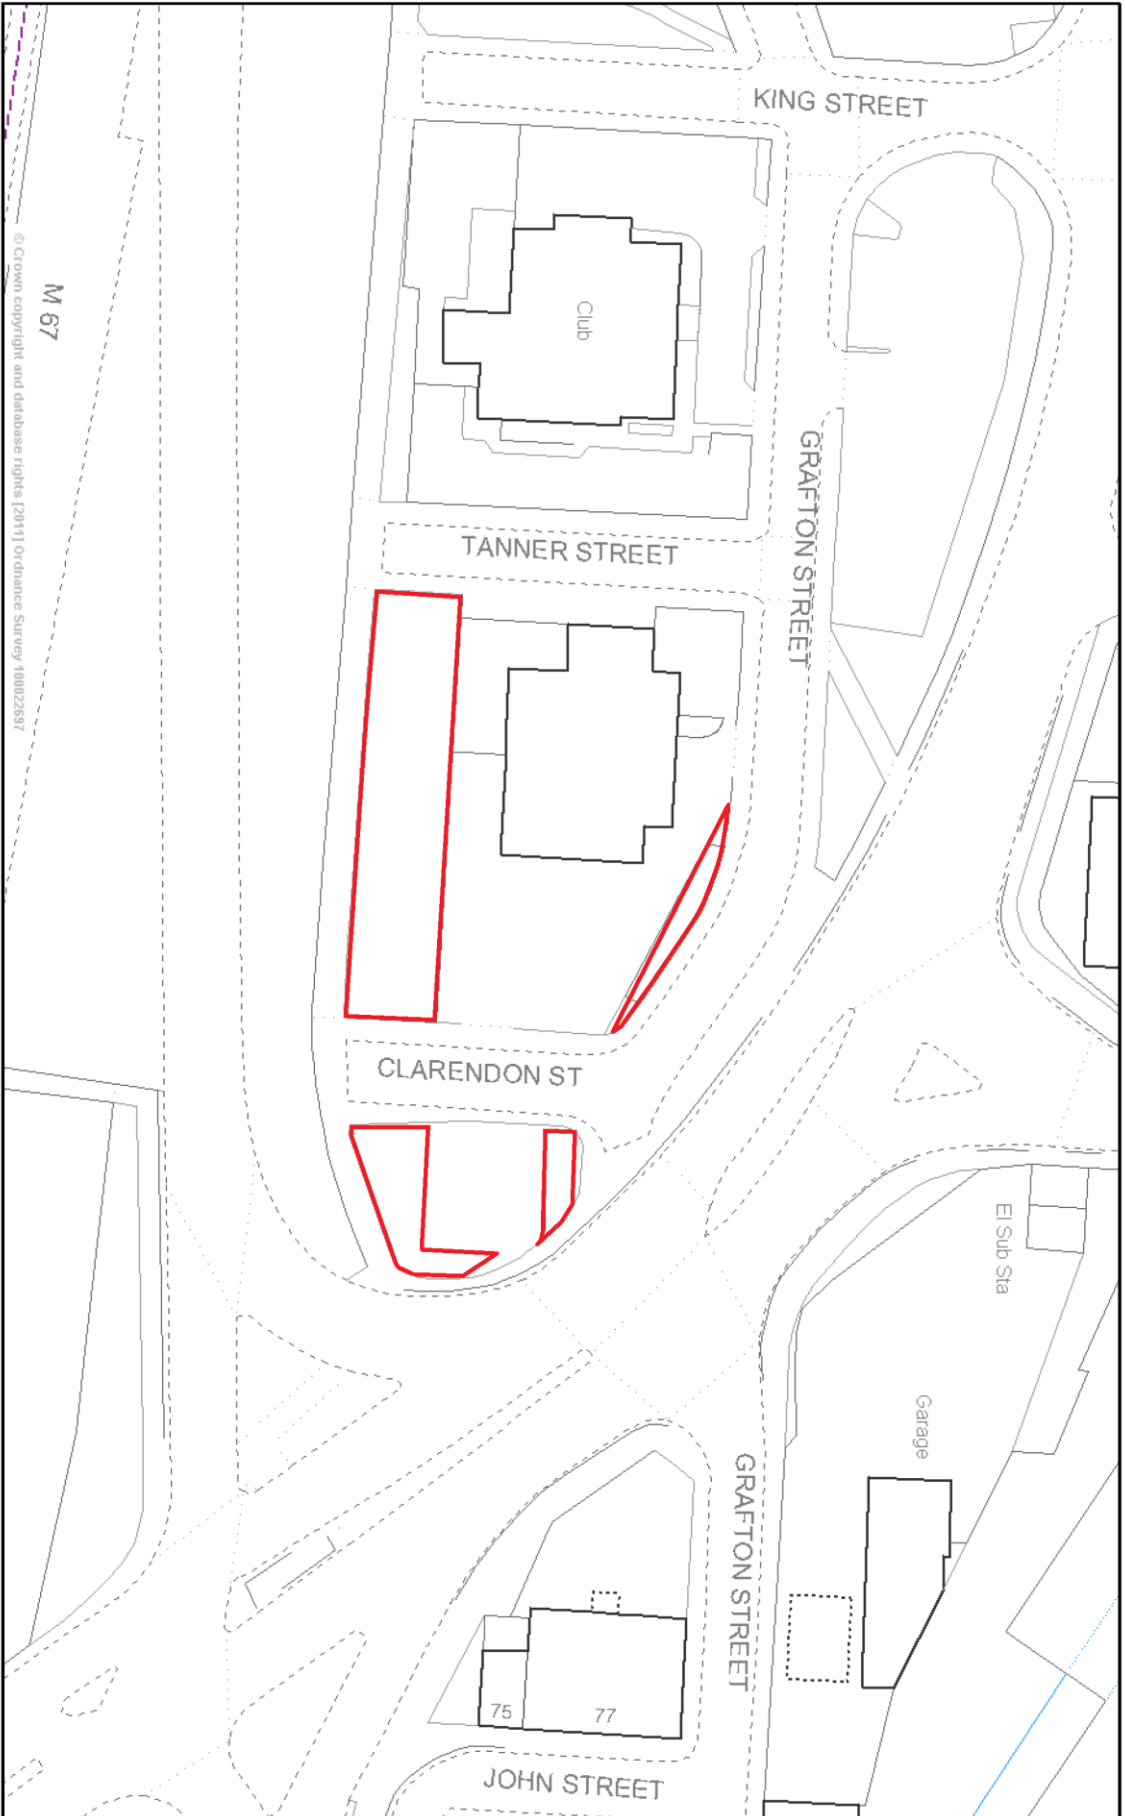

Appendix 1

Land at Grafton Street, Hyde

This map is reproduced from Ordnance Survey material with the permission of Ordnance Survey on behalf of the Controller of Her Majesty's Stationary Office (c) Crown copyright. Unauthorised reproduction infringes Crown copyright and may lead to prosecution or civil proceedings.

Scale 1/750

Centre = 394837 E 395222 N

Date 31/5/2023